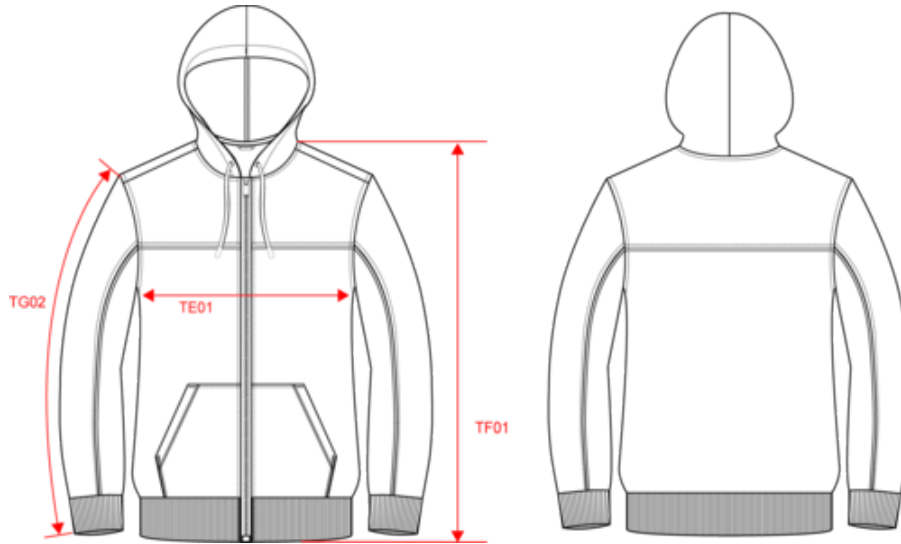

### Dimensions (cm)

Measurements in cm	XS	S	M	L	XL	XXL	3XL	4XL	5XL
TE01 - 1/2 chest width at 1.5cm below armhole	49.00	52.00	55.00	58.00	61.00	64.00	67.00	70.00	73.00
TF01 - Total height from HSP	68.00	70.00	72.00	74.00	76.00	78.00	80.00	82.00	84.00
TG02 - Long sleeve length	62.50	63.50	64.50	65.50	66.50	67.50	68.50	69.50	70.50